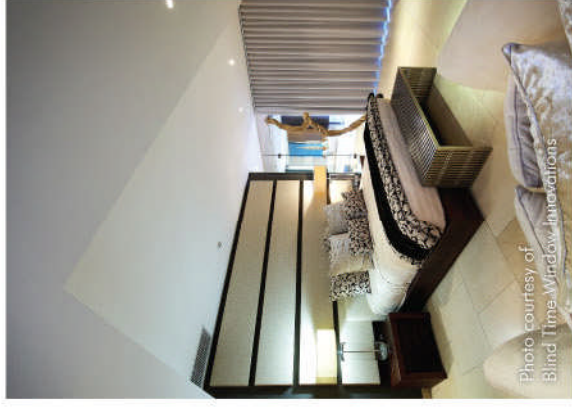

Photo courtesy of
Blind Time Window Innovations