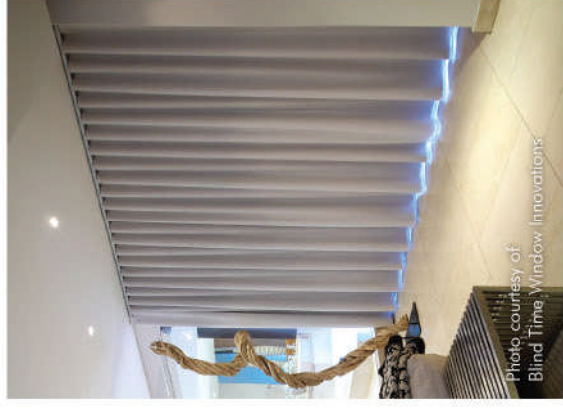

CURTAIN TRACKS

- Heavy-duty track systems for wide and heavy curtains
- Corded, wand and motorised systems
- Ripple Systems available

A range of curtain tracks designed to provide superior function and a multitude of options. Tracks are available in cord, wand and motorised systems.

The ball bearing runners easily carry heavy and wide curtains or choose a ripple system to be on the cutting edge of contemporary design.

The Urban systems provide a stunning stand alone track system when no pelmet or valance is used.

ShadeGlide
Wand Draw

ShadeGlide
Cord Draw

ShadeRipple
Wand Draw

ShadeRipple
Cord Draw

UrbanGlide
Wand Draw

ShadeMotion
Motorised

Photo courtesy of
Blind Time Window Innovations

Photo courtesy of
Blind Time Window Innovations