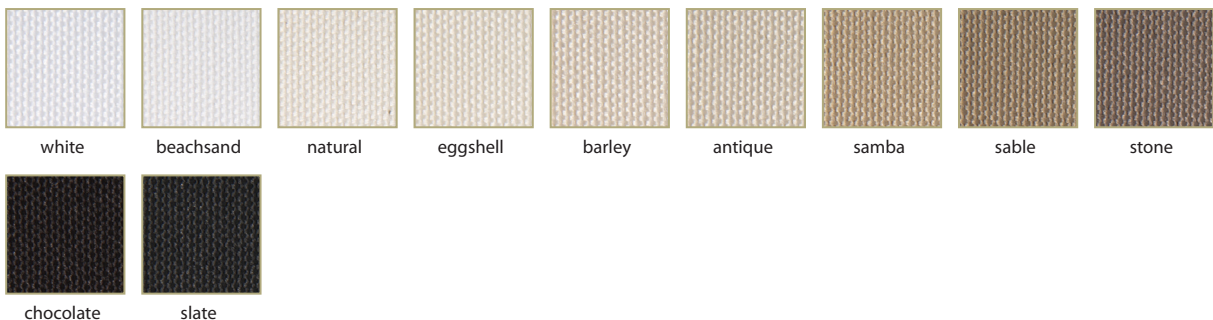

Palm Beach Light Filtering

Description:

Plain weave fabric suitable for roller, roman and panel blinds. Provides decorative light control and daytime privacy. Also available in Blackout quality.

Key Features:

Width: 2400mm
 Suitable for: Roller, Roman & Panel Blinds
 Colourways: 11
 Quality: Light Filtering

Specification: Light Filtering (1PBLF)

- Composition:
 - 100% Polyester Acrylic Coating
 - Natural & Beachsand 70% Polyester, 30% Cotton with Acrylic Coating
- Weave: Dehrsuti
- Light Fastness: 5 minimum
- Nominal Thickness: 0.30mm
- Nominal Weight: 290gsm
- Cutting: Ultrasonic, cold, crush, knife

Warranty: 2 years

Colour Range *

* colours representative only