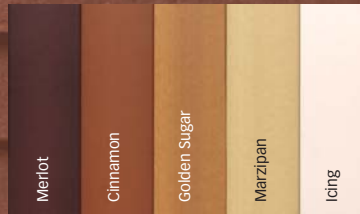

# ***The Wood Venetian***

*Natural light control*

The Wood Venetian has become the premium blind for exclusive domestic and commercial applications. Made from imported Basswood, this wood offers the best combination of weight, stability and appearance, which is then stained and coated to the highest standards. The Wood Venetian combines aesthetic appeal and exceptional functionality.

BASSWOOD COLOUR RANGE

WOOD ALLOY COLOUR RANGE

LADDER TAPE COLOUR RANGE

Colours to be used as a guide only. Due to the nature of the product, colours may vary from batch to batch.

Design Features

- Available in 3 different style options
- Available in 9 basswood variations & 5 wood alloy variations