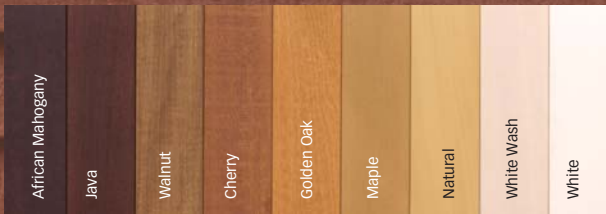

# ***The Wood Venetian***

*Natural light control*

The Wood Venetian has become the premium blind for exclusive domestic and commercial applications. Made from imported Basswood, this wood offers the best combination of weight, stability and appearance, which is then stained and coated to the highest standards. The Wood Venetian combines aesthetic appeal and exceptional functionality.

BASSWOOD COLOUR RANGE

WOOD ALLOY COLOUR RANGE

LADDER TAPE COLOUR RANGE

Colours to be used as a guide only. Due to the nature of the product, colours may vary from batch to batch.

Design Features

- Available in 3 different style options
- Available in 9 basswood variations & 5 wood alloy variations